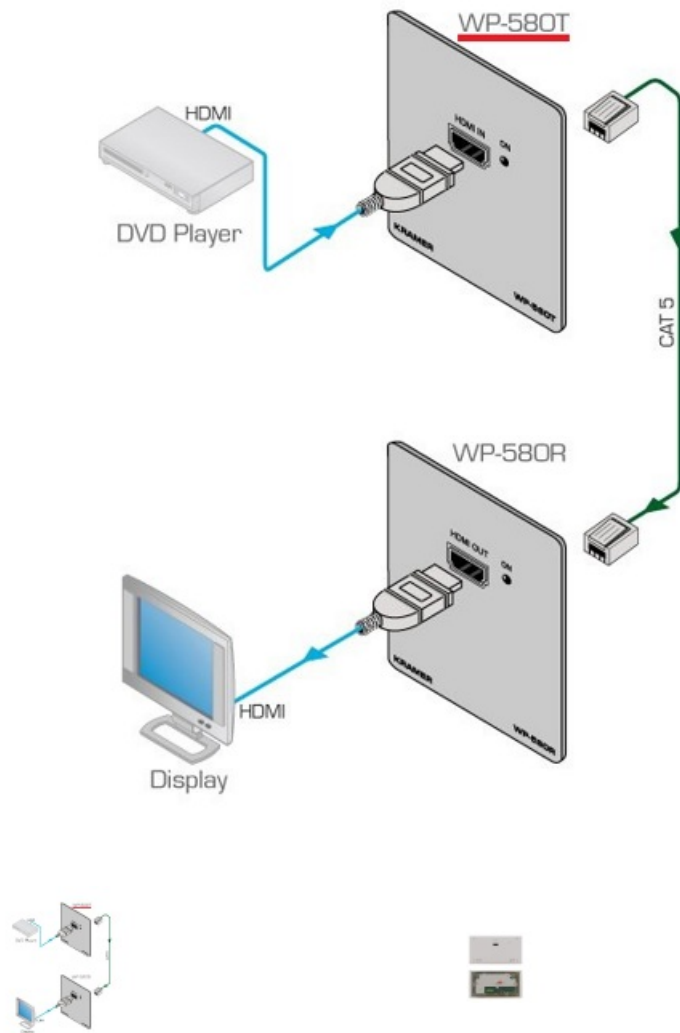

Kramer WP-580T/EU(B)-86 HDMI Wall-Plate Transmitter HDBaseT

4 790,37 zł

3 894,61 zł netto

The WP580T is a highperformance, HDBaseT twisted pair wall plate transmitter for 4K@60Hz (4:2:0) HDMI signals. The WP580T inputs the signals and converts them into an HDBaseT twisted pair signal that it transmits to a WP580R receiver.

- Max. Data Rate 10.2Gbps (3.4Gbps per graphic channel).
- HDTV Compatible.
- HDCP 2.2 Compliance.
- HDBaseT™ Technology.
- HDMI Support Deep Color, x.v.Color™, Lip Sync, HDMI Uncompressed Audio Channels, Dolby TrueHD, DTS/SHD, CEC.
- 3D PassThrough.
- EDID PassThru Passes EDID signals between the source and display.
- 2K & 4K Support.
- System Range Up to 70m (230ft).
- Cable For optimum range and performance using HDBaseT™, use Kramer's BCHDKat6a cable. Note that the transmission range depends on the signal resolution, source and display used. The distance using nonKramer CAT 6 cable may not reach these ranges.
- Indicators Status LEDs for input, output, link and power.