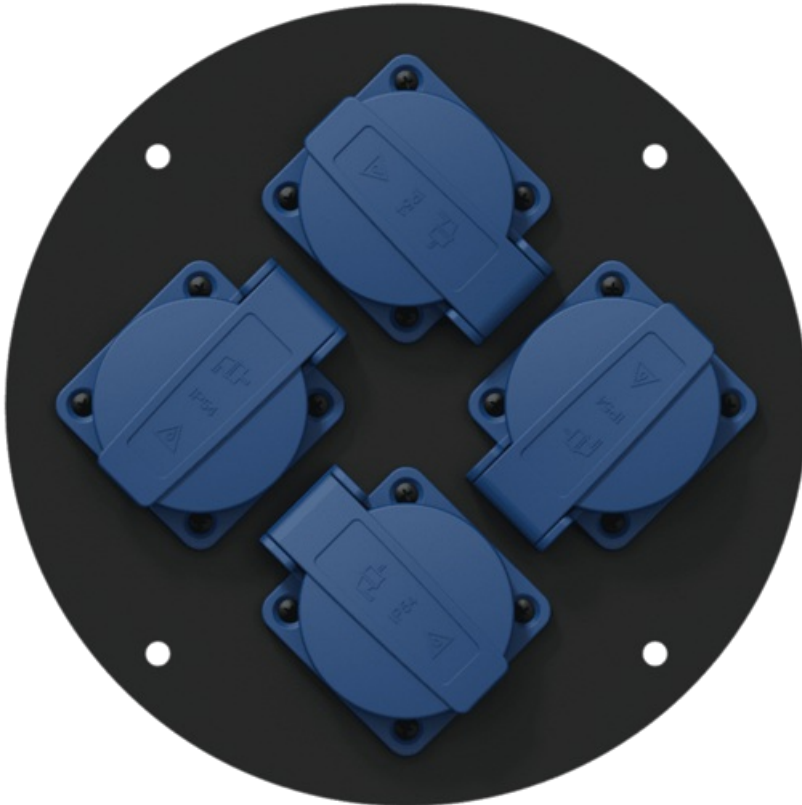

PROCAB CRP244G Centralna płyta przyłączeniowa 185 mm 4 x schuko - IP44 Niemieckie złącza

152,58 zł

124,05 zł netto

OPIS

The CRP244 is an optional center plate which can be assembled to the professional CDM310 cable reel. It contains four pre-wired power sockets with hinged lids, providing a fast and reliable power solution with IP54 protection. The CRP244 comes available in two versions with French (CRP244F) and German (CRP244G) type power sockets.